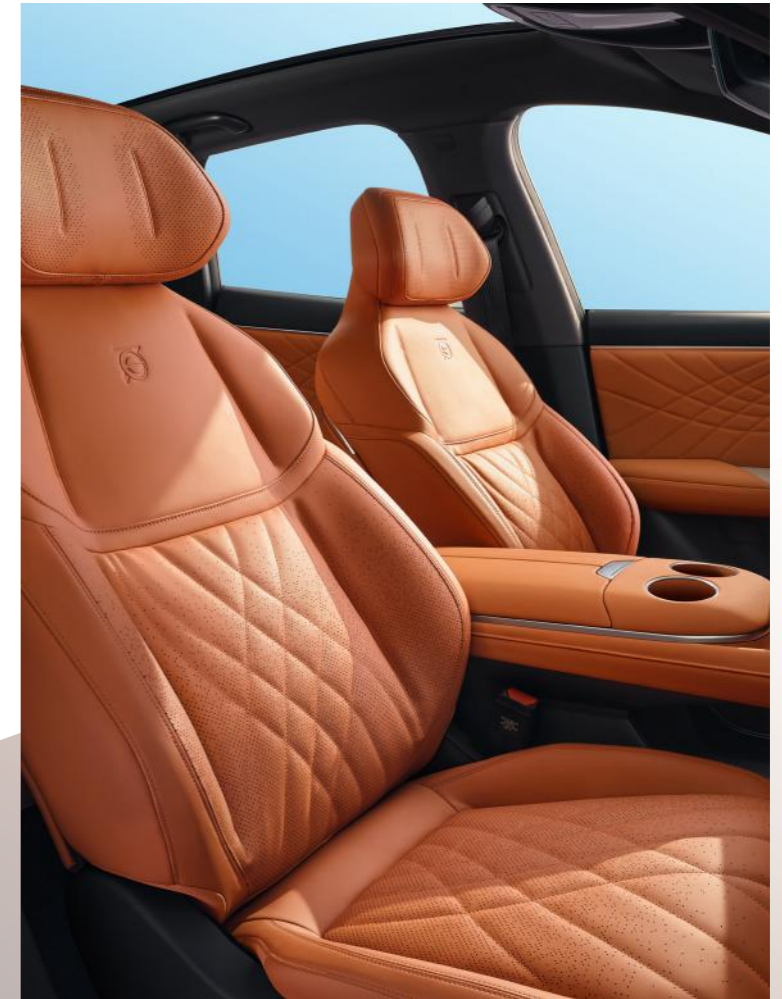

Sleek, future-forward design comes to life with frameless doors and stealthy handle mechanisms, creating a vision of tomorrow's aesthetic elegance. Its dynamic, low-profile stance exudes sporty sophistication, perfectly marrying futuristic tech with peak performance.

# I N T E R I O R

Powered by the formidable Qualcomm Snapdragon 8155 chip and the Deepal OS, immerse yourself in a cabin experience like no other, elevating every journey with unparalleled quality.

Step aboard and be enveloped by the extravagant yacht-like interior, where luxury and detail converge for an exclusive, high-quality experience beneath a canopy of stars.