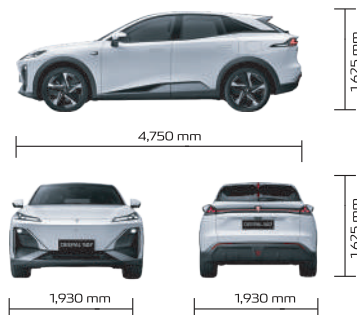

## DIMENSION

Length x Width x Height  
**4,750 x 1,930 x 1,625 mm**

Wheelbase 2,900 mm  
 Front Wheel Track 1,640 mm  
 Rear Wheel Track 1,650 mm  
 Wheel Alloy 20 inches  
 Tyre Size 255/45 R20  
 Seating Capacity 5  
 Boot Space 475 Litre  
 Frunk Space 125 Litre